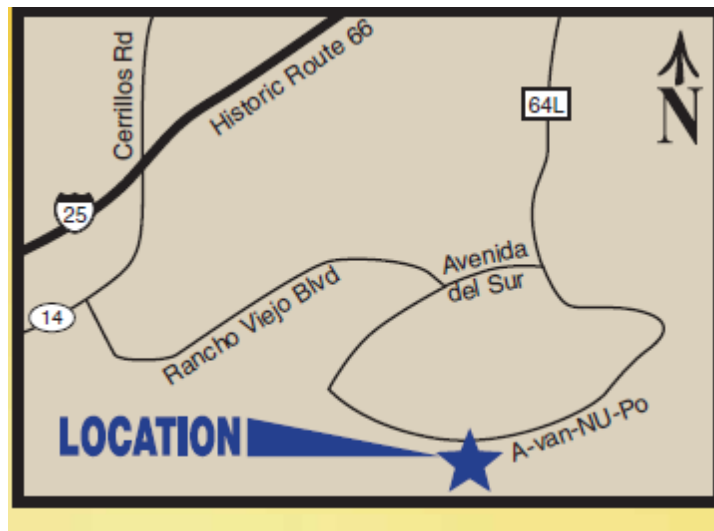

Location

Rancho Viejo Church

62 A-van-NU-Po Rd

Santa Fe, NM 87508

Off of Rodeo Road turn on Richards Ave go 2.6 miles to Avenida Del Sul ,take a right go 1.4 miles to A Van Nu Po Road then go .06 miles church is on your right. 62 A Van Nu Po Road

Lead
Organizations

HOMELESS VETERANS STAND DOWN

FOR HOMELESS VETERANS &
NON-VETERANS

FRIDAY, November 11, 2016
VETERANS & NON-VETERANS 8AM-3PM

SATURDAY, November 12, 2016
VETERANS & NON-VETERANS 8AM-3PM

NEW LOCATION
Rancho Viejo Church