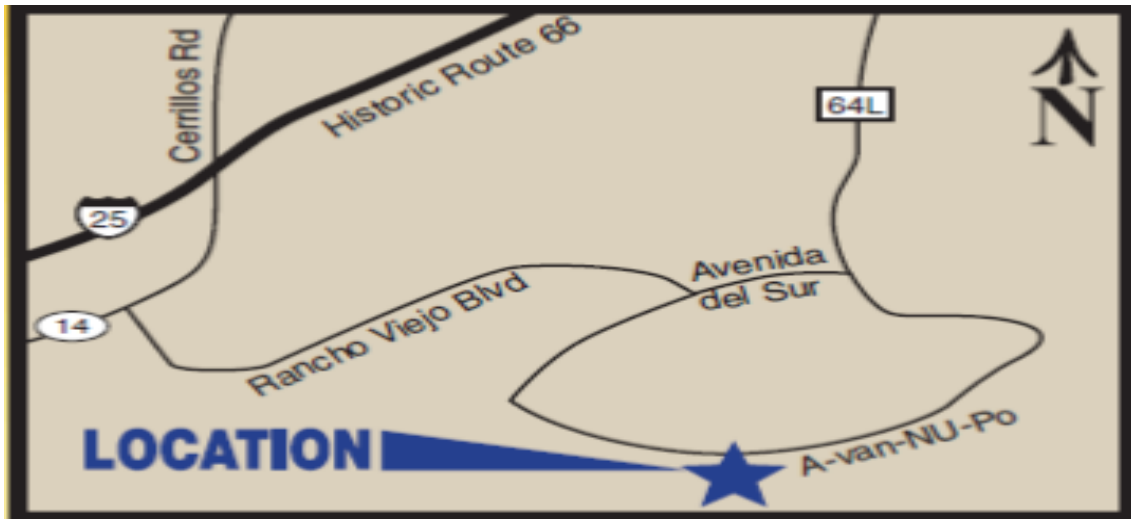

Location

Rancho Viejo Church

62 A-van-NU-Po Rd

Santa Fe, NM 87508

Off of Rodeo Road turn on Richards Ave go 2.6 miles to Avenida Del Sul ,take a right go 1.4 miles to A Van Nu Po Road then go .06 miles church is on your right. 62 A Van Nu Po Road

Lead
Organizations

HOMELESS VETERANS STAND DOWN

FOR HOMELESS VETERANS &
NON-VETERANS

FRIDAY, November 11, 2016
VETERANS & NON-VETERANS 8AM-3PM

SATURDAY, November 12, 2016
VETERANS & NON-VETERANS 8AM-3PM

NEW LOCATION
Rancho Viejo Church